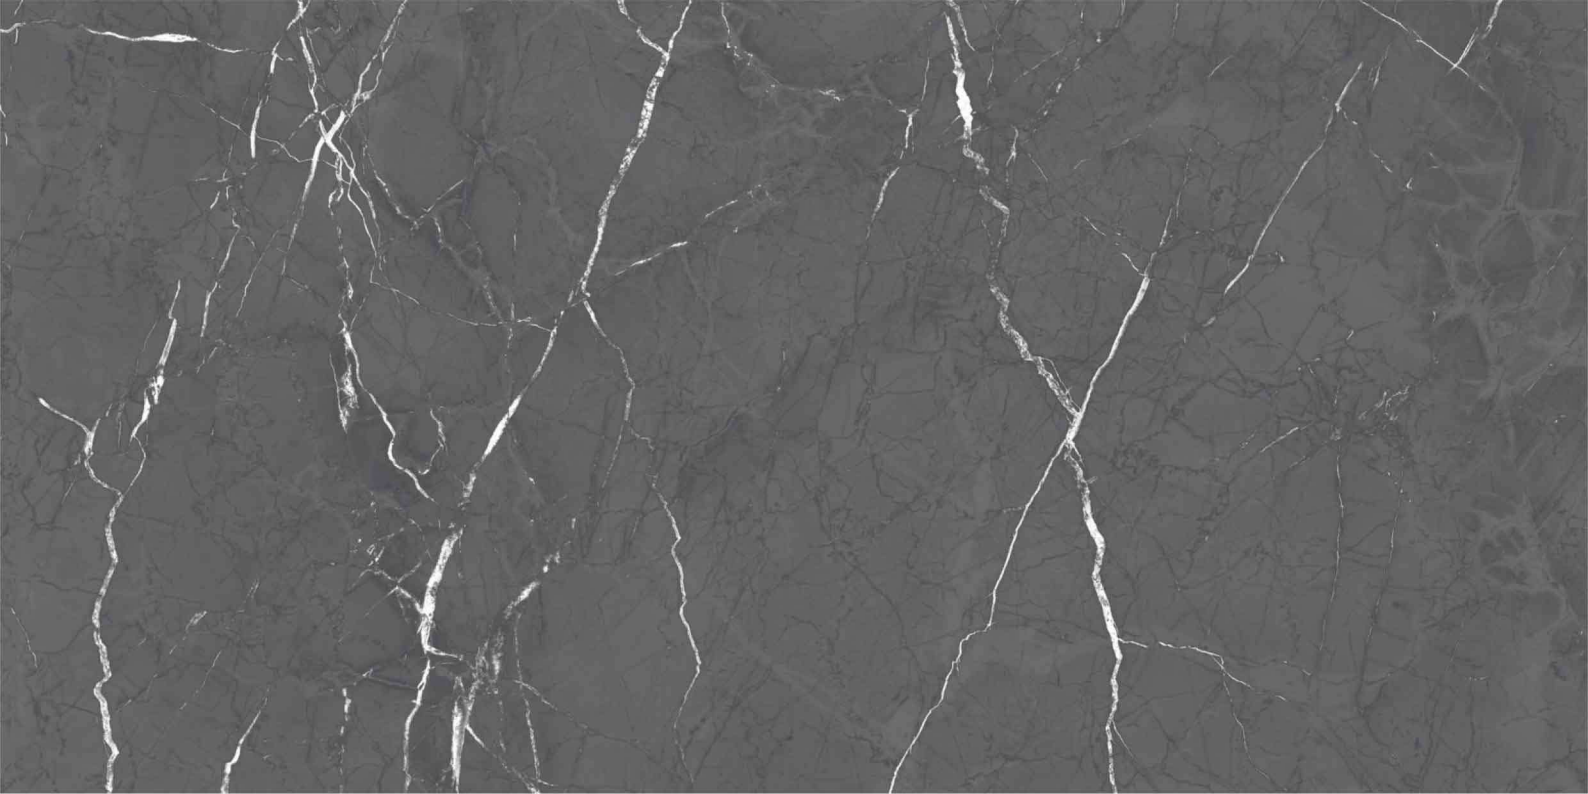

HAMMAR BLACK

Glazed Vitrified Tiles
600x1200mm | Carving Finish