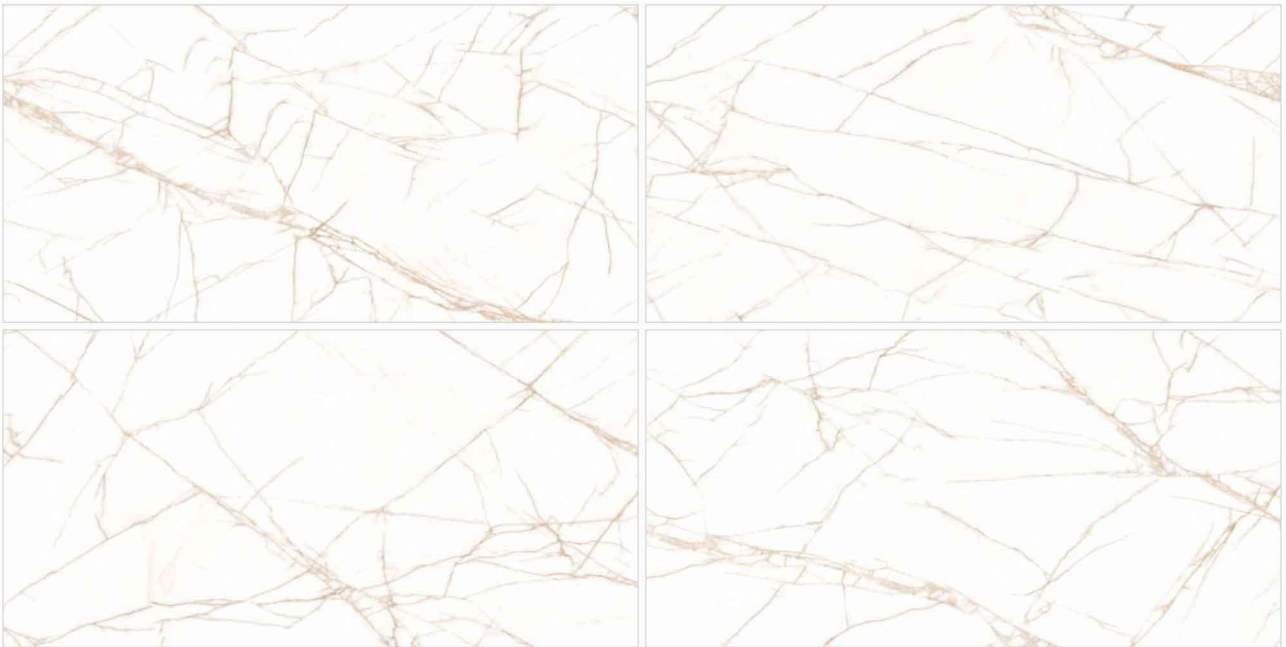

OMSK GOLD

Glazed Vitrified Tiles
600x1200mm | Carving Finish