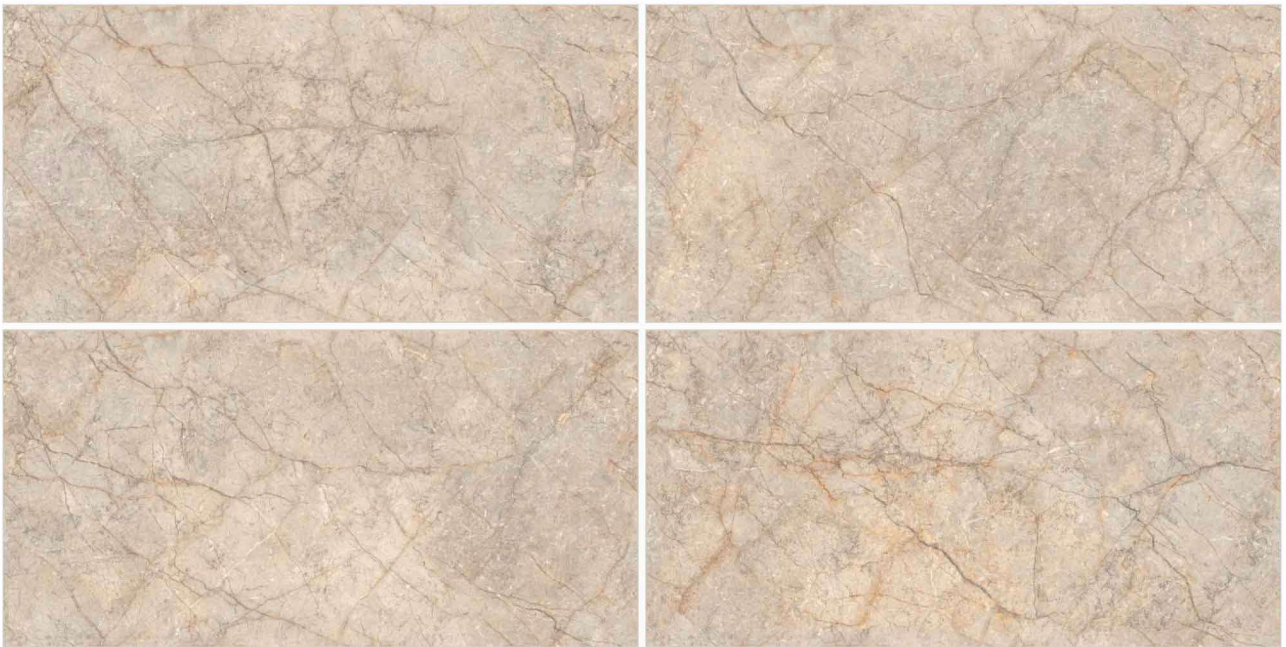

Glazed Vitrified Tiles
600x1200mm | Carving Finish

- ZAFRA GARNET

ZAFRA GARNET

Glazed Vitrified Tiles

600x1200mm | Carving Finish

ZAFRA SAND

Glazed Vitrified Tiles
600x1200mm | Carving Finish

BENNINGTON BEIGE