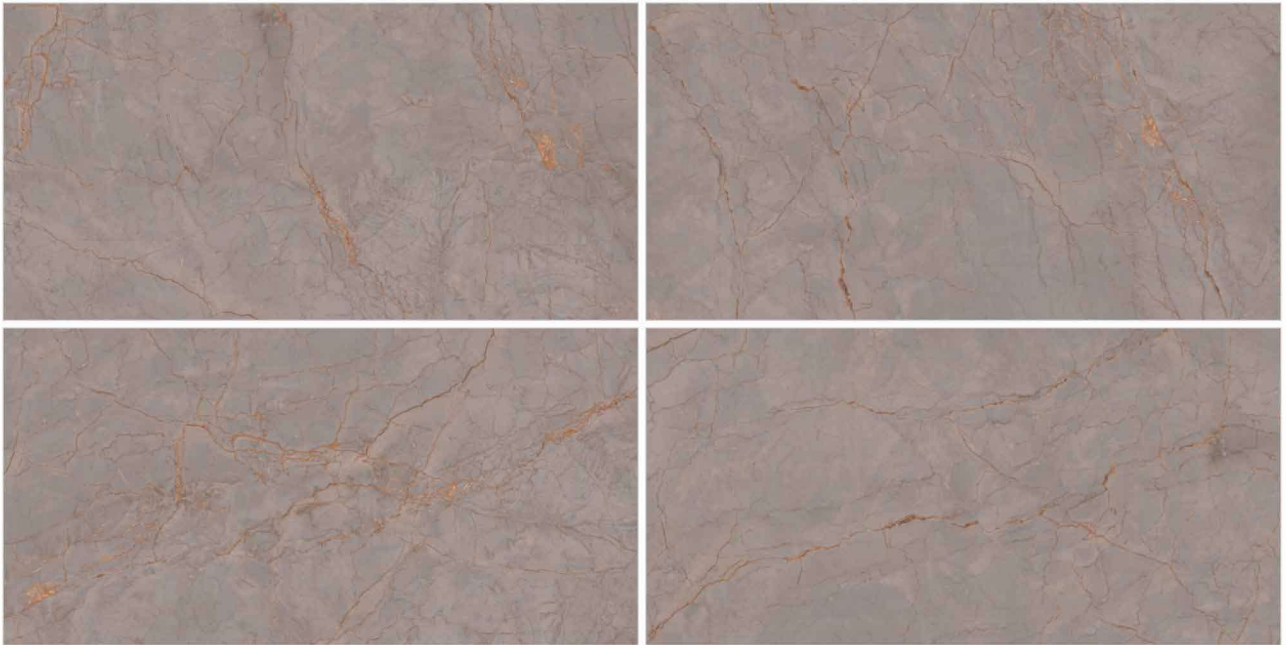

Glazed Vitrified Tiles
600x1200mm | Carving Finish

- ZAFRA GARNET

ZAFRA GARNET

Glazed Vitrified Tiles

600x1200mm | Carving Finish

ZAFRA SAND

Glazed Vitrified Tiles
600x1200mm | Carving Finish

BENNINGTON BEIGE