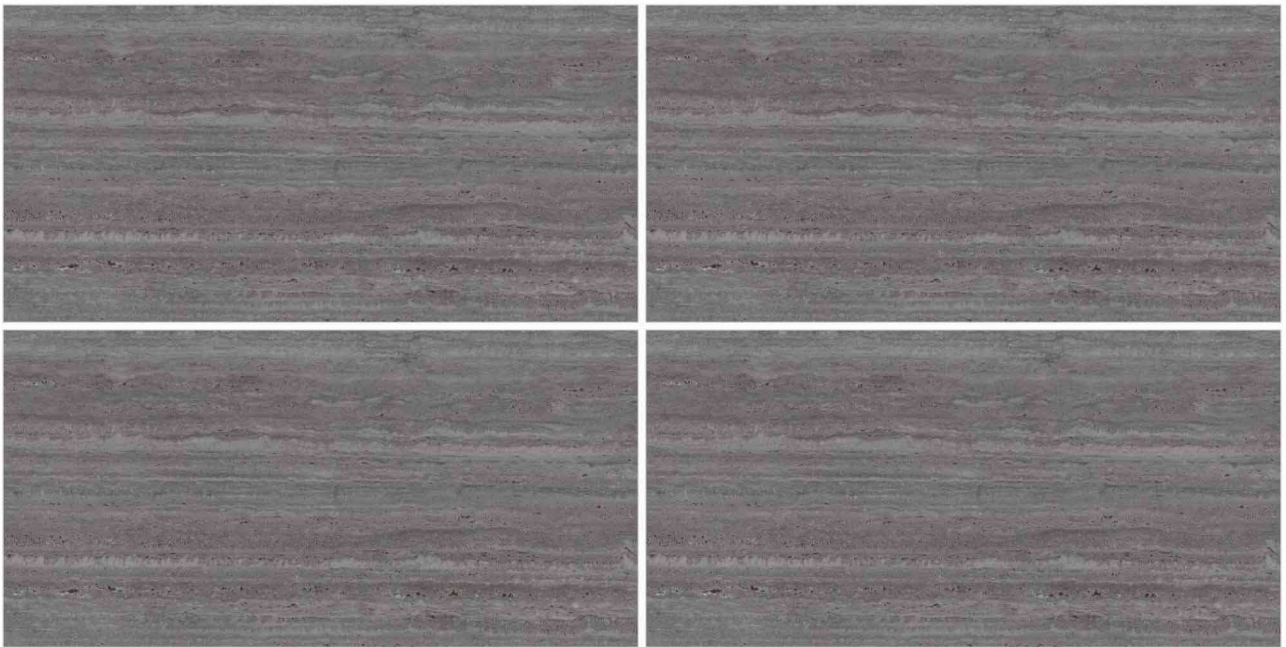

SILVIA STATUARIO

Glazed Vitrified Tiles
600x1200mm | Carving Finish

TAPESTRY BEIGE

Glazed Vitrified Tiles
600x1200mm | Carving Finish

- TIVOLI GRAPHITE

TIVOLI GRAPHITE

Glazed Vitrified Tiles

600x1200mm | Carving Finish