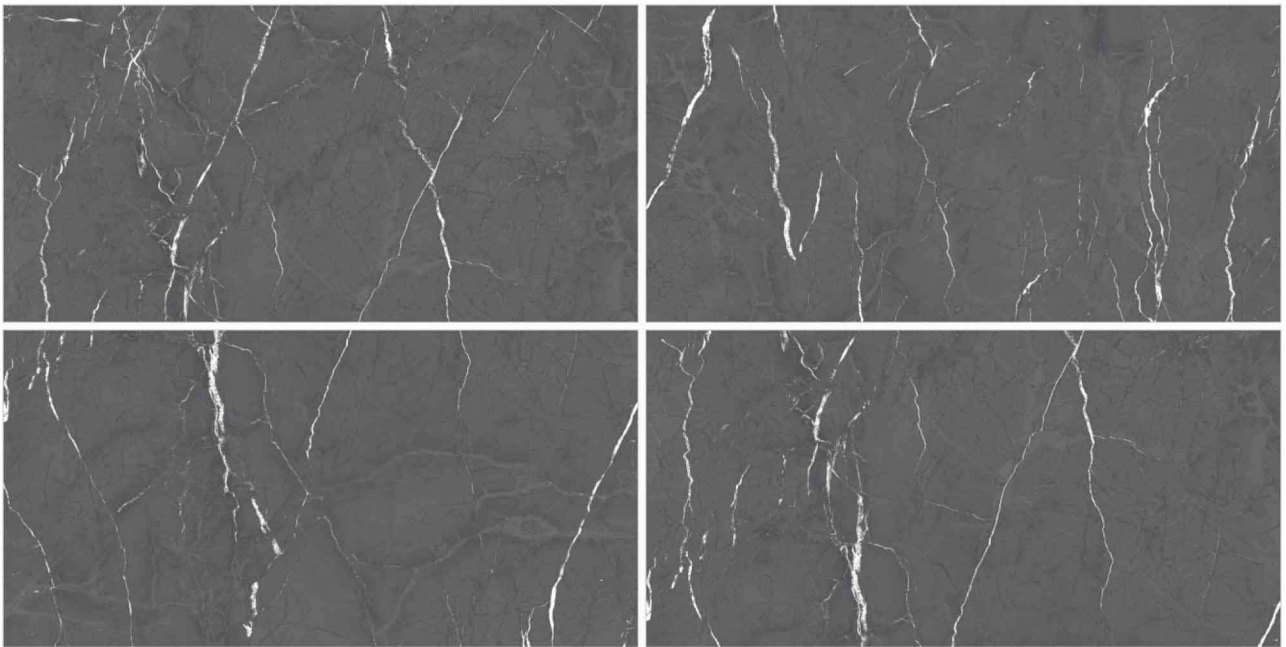

HAMMAR BLACK

Glazed Vitrified Tiles
600x1200mm | Carving Finish