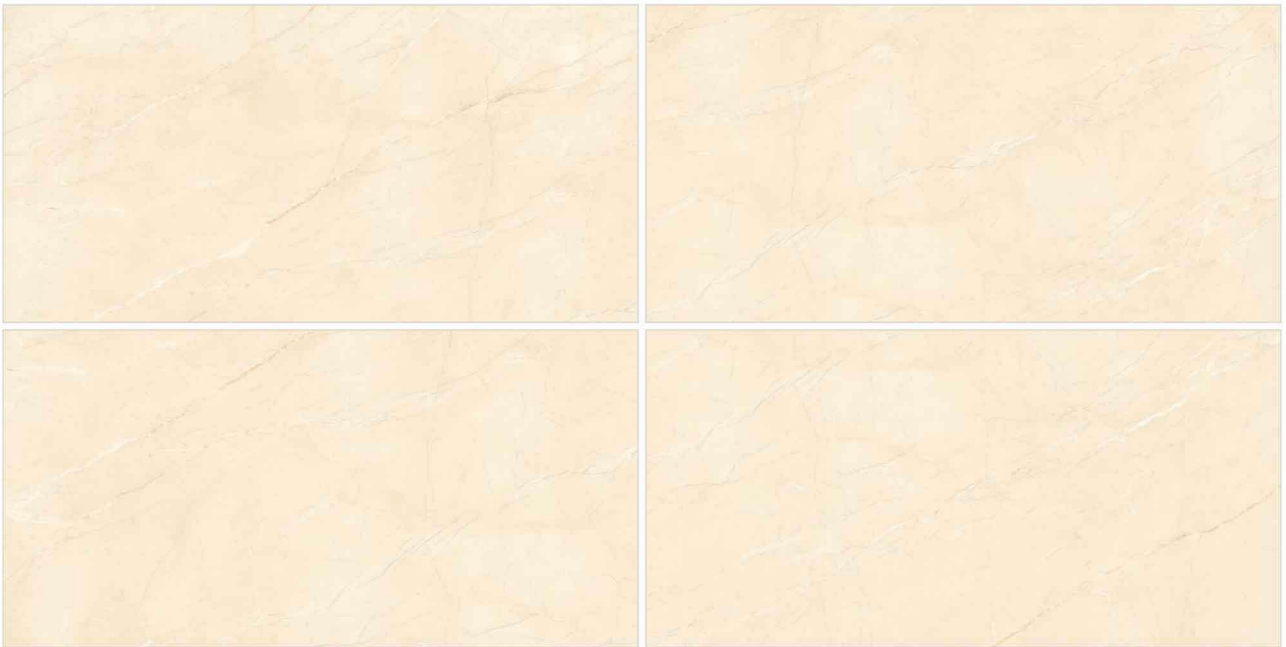

HAMMAR CREMA

Glazed Vitrified Tiles

600x1200mm | Carving Finish

OMSK GOLD

Glazed Vitrified Tiles
600x1200mm | Carving Finish

- OMSK RED

OMSK RED

Glazed Vitrified Tiles
600x1200mm | Carving Finish